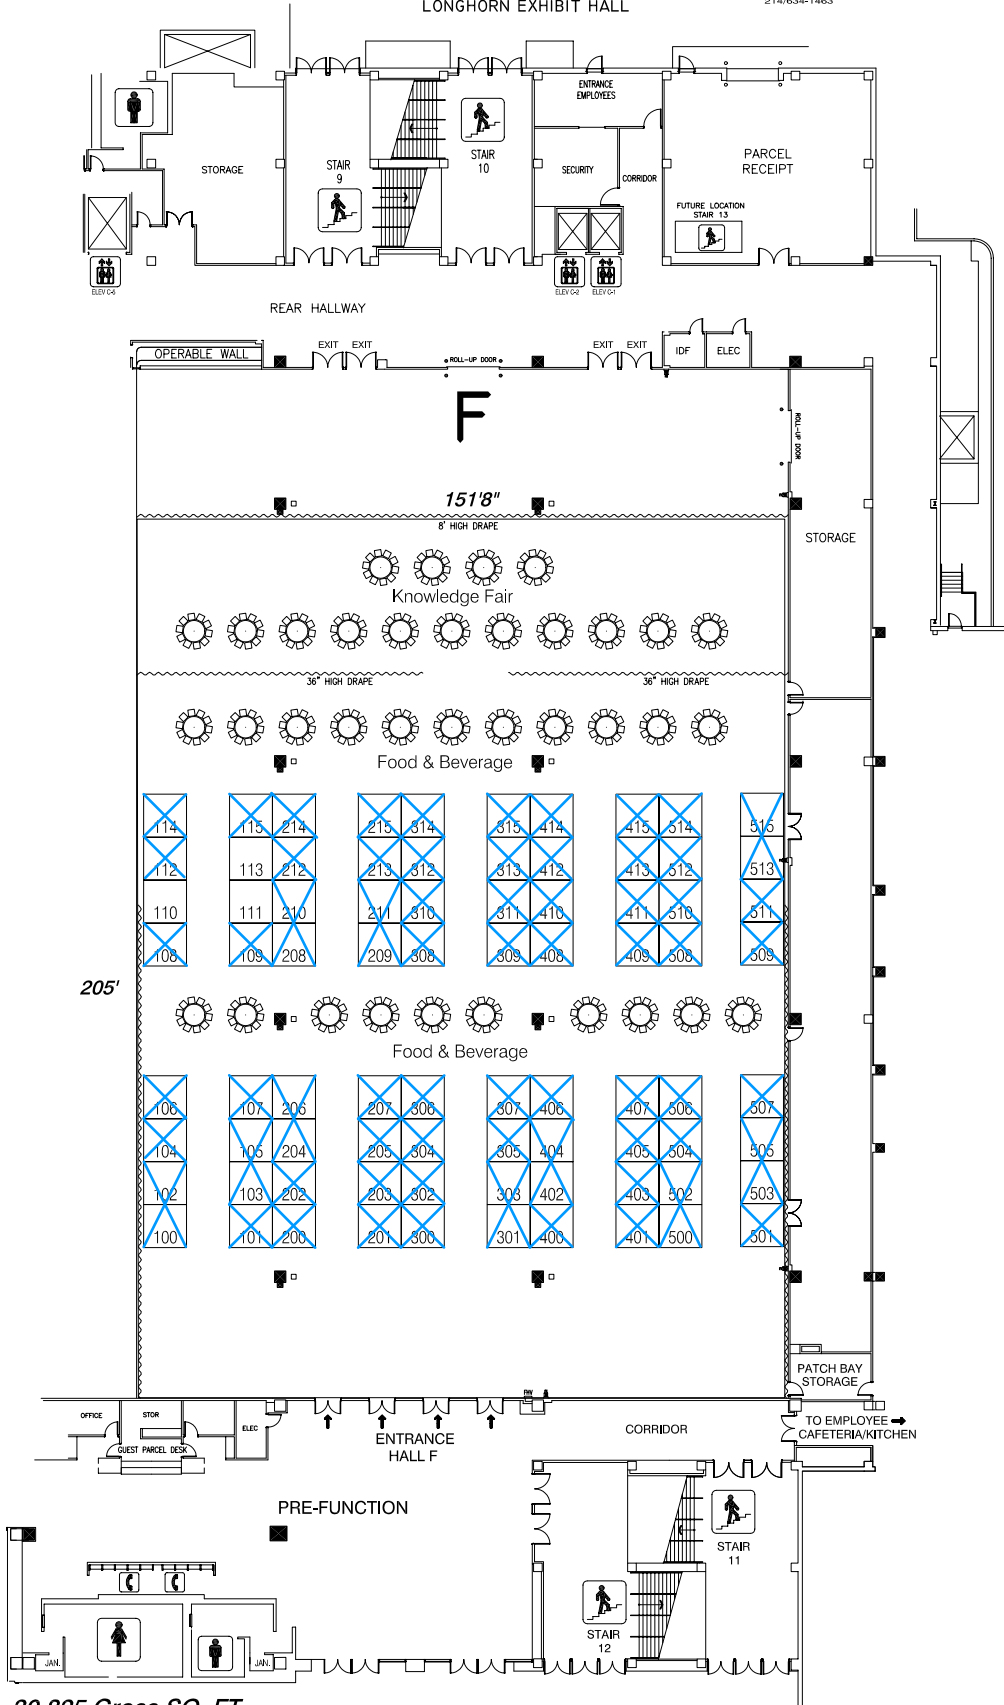

National Association for Court Management
Annual Conference
July 13-14, 2004

GAYLORD TEXAN™

RESORT & CONVENTION CENTER

on Lake Grapevine

1501 Gaylord Trail
Grapevine, Tx 76051

8801 Ambassador Row
Dallas, Texas 75247
214/634-1463

LONGHORN EXHIBIT HALL

30,825 Gross SQ. FT.
80-10'x10's

DRAWINGS AS OF: 05/21/04 D.B.
Drawing Started on: 05/04/04 D.B.